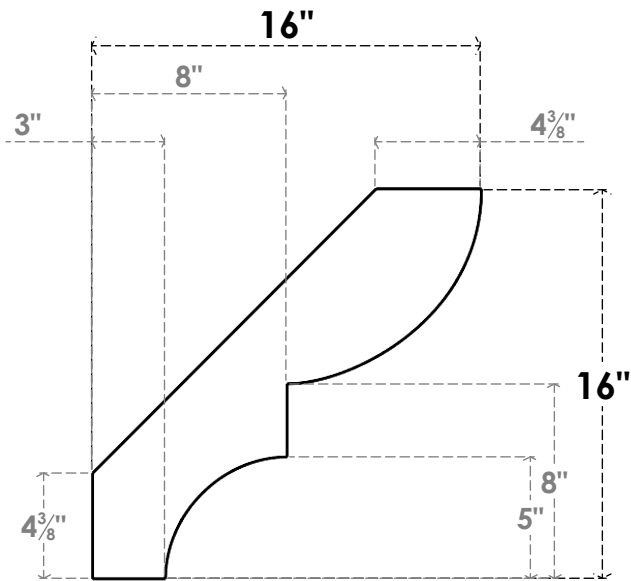

ITEM NUMBER: BRCPO030X16000X16000RID

3"W X 16"D X 16"H RIDGEWOOD ARCHITECTURAL GRADE PVC OPEN BRACE

SIDE PROFILE

FRONT PROFILE

ISOMETRIC

EKENA MILLWORK
2300 WEST MAIN ST.
CLARKSVILLE, TX 75426
TOLL FREE: 866-607-0453
WWW.EKENAMILLWORK.COM