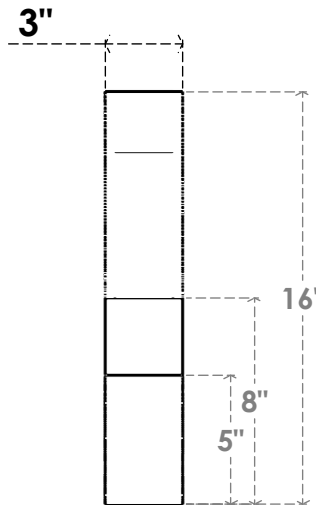

ITEM NUMBER: BRCPO030X16000X16000RID

3"W X 16"D X 16"H RIDGEWOOD ARCHITECTURAL GRADE PVC OPEN BRACE

SIDE PROFILE

FRONT PROFILE

ISOMETRIC

EKENA MILLWORK
2300 WEST MAIN ST.
CLARKSVILLE, TX 75426
TOLL FREE: 866-607-0453
WWW.EKENAMILLWORK.COM

NOTES

1. INSTALLATION TO BE COMPLETED IN ACCORDANCE WITH MANUFACTURER'S SPECIFICATIONS.
2. DRAWING MAY NOT BE TO SCALE
3. THIS DRAWING IS INTENDED FOR DESIGN AND PLANNING PURPOSES ONLY.
4. ALL INFORMATION CONTAINED HEREIN WAS CURRENT AT THE TIME OF DEVELOPMENT BUT MUST BE REVIEWED AND APPROVED BY THE PRODUCT MANUFACTURER TO BE CONSIDERED ACCURATE.
5. ARCHITECTURAL GRADE PVC PRODUCTS ARE MADE FROM EXPANDED CELLULAR PVC AND COME NATURALLY WHITE BUT MAY BE PAINTED