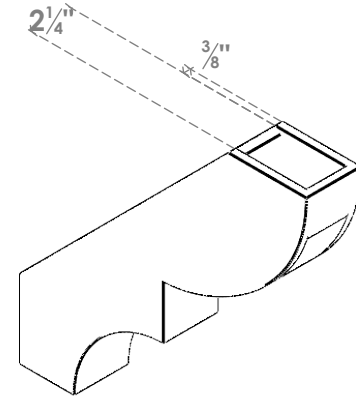

ITEM NUMBER: BRCPO030X16000X16000RID

3"W X 16"D X 16"H RIDGEWOOD ARCHITECTURAL GRADE PVC OPEN BRACE

SIDE PROFILE

FRONT PROFILE

ISOMETRIC

EKENA MILLWORK
2300 WEST MAIN ST.
CLARKSVILLE, TX 75426
TOLL FREE: 866-607-0453
WWW.EKENAMILLWORK.COM